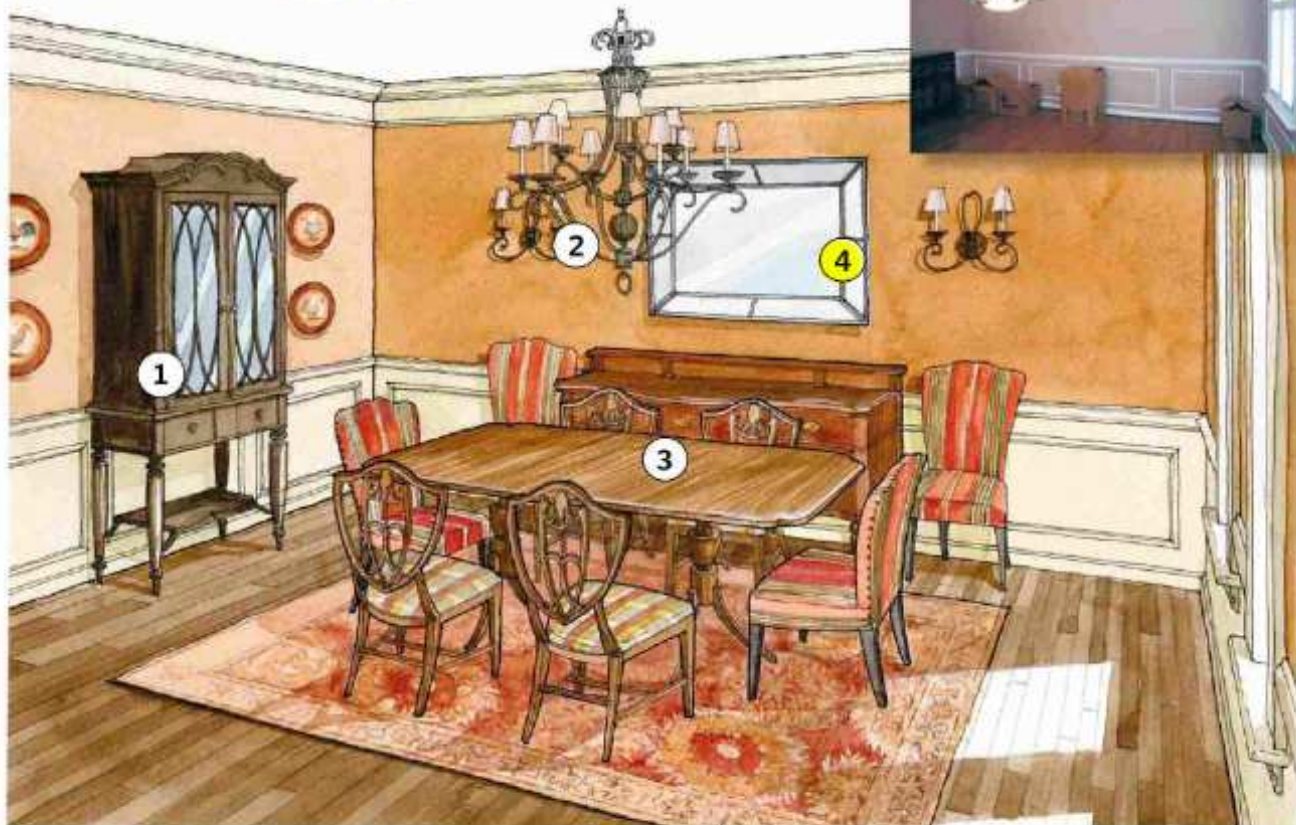

The Washington Post

Paint: Chestertown Buff for wall above chair rail and White Chocolate for molding and wall below chair rail. Both colors from Benjamin Moore.

Accessories: Silver leaf vine bevel wall mirror by Bassett Mirror (\$299 for model 6357-1764, www.csnmirrors.com). Decorative rooster plates (\$36 for set of four, www.fantasticdecor.com).