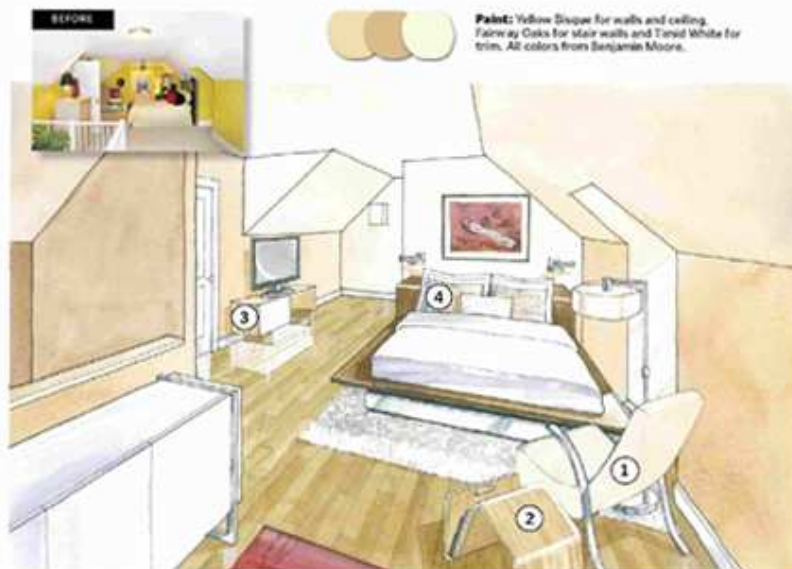

The Washington Post House Calls

Consoles add plenty of storage space.

Entertainment shelf from
LAX series by Mash
studios sits underneath
the TV (\$870, [www.](http://www.allmodern.com)

[allmodern.com](http://www.allmodern.com)).